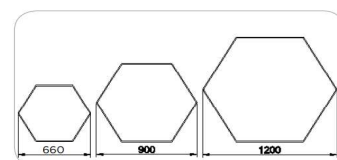

Dimension diagram